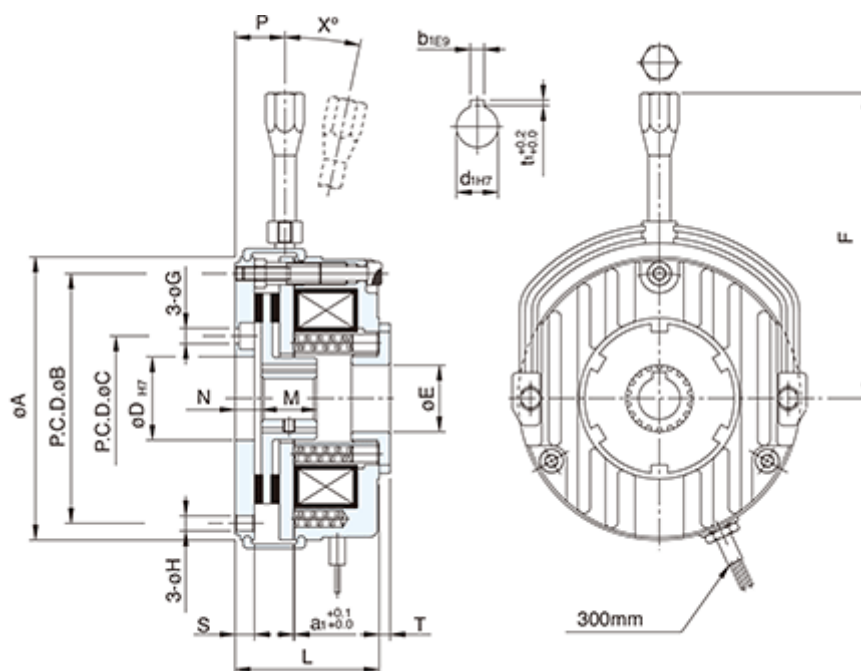

Data Sheet

Article number: 2599601240335

Description: CT Brake complete ABS024AA
205VDC 240Nm Hub Bore Keyway Ø35mm

Measures

A = 254	F = 418	T =
a1 = 0.4	G = 11	t1 = 3.8
B = 230	H = 11	X = 12
b1 = 10	L = 108	
C = 110	M = 37	
D = 90.3	N = 15	
d1 = 35	P = 47	
E = 85	S = 11	